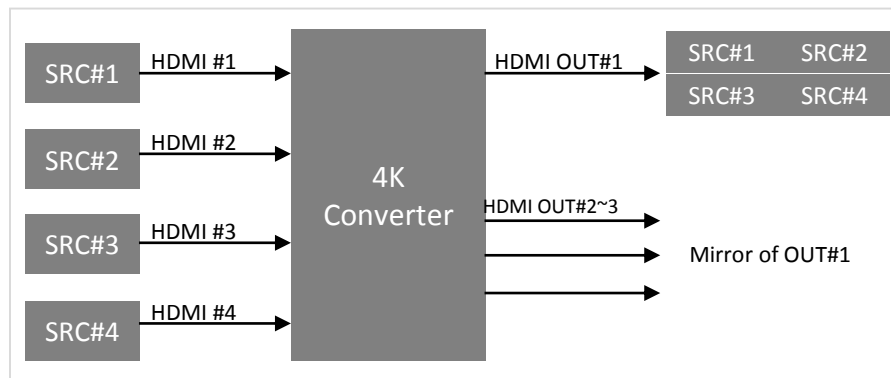

Product introduction

- **C1 UHD Signal Converter**

DigitalZone Co., Ltd.

C1 VDC : Product Introduction

- 4 HDMI Inputs and 4 HDMI Output
- Making one image with 4 HDMI inputs
- Gen-locked outputs with the master HDMI #1
- Outputs #2 ~4 mirrored to output #1

Right View

HDMI OUT

C1 VDC : Specification

▪ H/W Specification

Item		Type	Q'ty	Spec
Input	HDMI	A	4	HDMI 1.4 (up to 2160P30)
Output	HDMI	A	4	HDMI 1.4 (up to 2160P30)
UI		RS-232	1	Serial Communication / Mode Setting
Power		DC-Jack	1	12V / 3A (TBD), Locking Type

- **4 HDMI Inputs, 4 HDMI Outputs**
 - HDMI Inputs : ~1080p60
 - HDMI Outputs : ~2160p30
- **Make one screen using 4 inputs**
 - Inputs 1280x720p60(960x540) >> Outputs 1920x1080p60
 - Inputs 1920x1080p30 >> Outputs 3840x2160p30
 - Inputs 1920x1080p60 >> Outputs 1920x1080p60 (quad or full)
- **Gen-locked outputs with master HDMI #1**
- **Outputs #2~3 mirrored to Output #1**