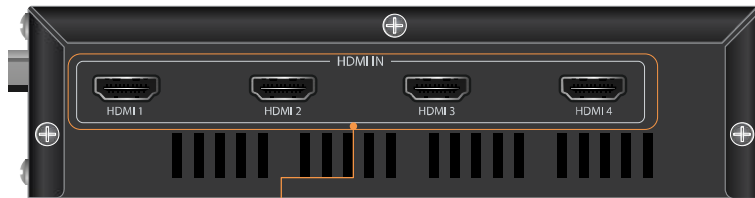

Product introduction

- **C1 UHD Signal Converter**

DigitalZone Co., Ltd.

C1 VDC : Product Introduction

- 4 HDMI Inputs and 4 HDMI Output
- Making one image with 4 HDMI inputs
- Gen-locked outputs with the master HDMI #1
- Outputs #2 ~4 mirrored to output #1

C14K VDC : Product View

▪ C1 4K Video Display Controller HVC-4040DC

Front View

Rear View

DC Power In

RS-232

Left View

HDMI IN

Right View

HDMI OUT

C1 VDC : Specification

▪ H/W Specification

Item		Type	Q'ty	Spec
Input	HDMI	A	4	HDMI 1.4 (up to 2160P30)
Output	HDMI	A	4	HDMI 1.4 (up to 2160P30)
UI		RS-232	1	Serial Communication / Mode Setting
Power		DC-Jack	1	12V / 3A (TBD), Locking Type

C1 VDC : Features

- 4K Compose Mode

- ✓ Inputs : 1920x1080p30
- ✓ Outputs : 3840x2160p30

- 2K Compose Mode

- ✓ Inputs: 1280x720p60(960x540)
- ✓ Outputs: 1920x1080p60

4K Compose Mode

2K Compose Mode

C1 VDC : Features