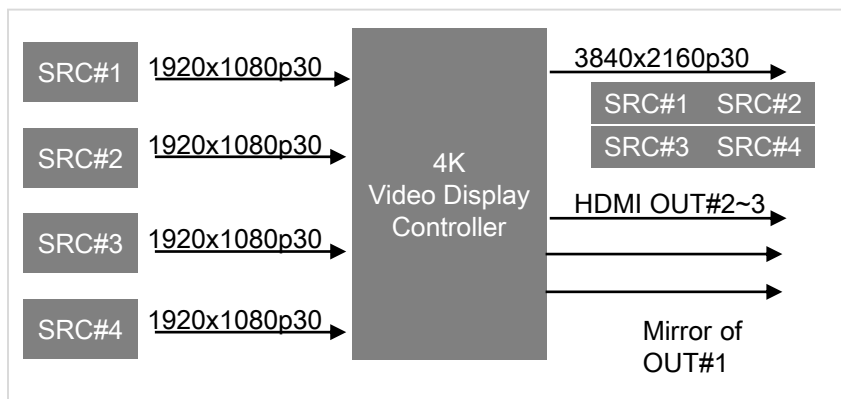

- **4 HDMI Inputs, 4 HDMI Outputs**
 - HDMI Inputs : ~1080p60
 - HDMI Outputs : ~2160p30
- **Make one screen using 4 inputs**
 - Inputs 1280x720p60(960x540) >> Outputs 1920x1080p60
 - Inputs 1920x1080p30 >> Outputs 3840x2160p30
 - Inputs 1920x1080p60 >> Outputs 1920x1080p60 (quad or full)
- **Gen-locked outputs with master HDMI #1**
- **Outputs #2~3 mirrored to Output #1**

Package Information

C14K VDC : Product

C14K VDC : Package

C1 4K Video Display Controller

Adaptor & Power Code

User's Manual

Package Weight: 00 KG

Special Features

C1 VDC : Features

- 4K Compose Mode

- ✓ Inputs : 1920x1080p30
- ✓ Outputs : 3840x2160p30

- 2K Compose Mode

- ✓ Inputs: 1280x720p60(960x540)
- ✓ Outputs: 1920x1080p60

4K Compose Mode

2K Compose Mode

C1 VDC : Features

- 2K Multiview Mode

- ✓ Inputs: 1920x1080p60
- ✓ Outputs: 1920x1080p60
- ✓ Quad Screen

2K Multiview Mode

- 2K Full Screen Mode

- ✓ Inputs: 1920x1080p60
- ✓ Outputs: 1920x1080p60
- ✓ Full Screen (Selectable)