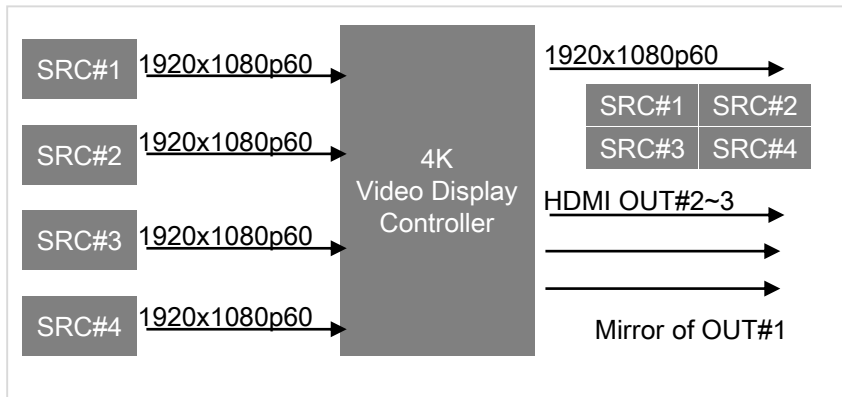

- **4 HDMI Inputs, 4 HDMI Outputs**
 - HDMI Inputs : ~1080p60
 - HDMI Outputs : ~2160p30
- **Make one screen using 4 inputs**
 - Inputs 1280x720p60(960x540) >> Outputs 1920x1080p60
 - Inputs 1920x1080p30 >> Outputs 3840x2160p30
 - Inputs 1920x1080p60 >> Outputs 1920x1080p60 (quad or full)
- **Gen-locked outputs with master HDMI #1**
- **Outputs #2~3 mirrored to Output #1**

C1 VDC : Features

- 4K Compose Mode

- ✓ Inputs : 1920x1080p30
- ✓ Outputs : 3840x2160p30

- 2K Compose Mode

- ✓ Inputs: 1280x720p60(960x540)
- ✓ Outputs: 1920x1080p60

4K Compose Mode

2K Compose Mode

C1 VDC : Features

- 2K Multiview Mode

- ✓ Inputs: 1920x1080p60
- ✓ Outputs: 1920x1080p60
- ✓ Quad Screen

2K Multiview Mode

- 2K Full Screen Mode

- ✓ Inputs: 1920x1080p60
- ✓ Outputs: 1920x1080p60
- ✓ Full Screen (Selectable)