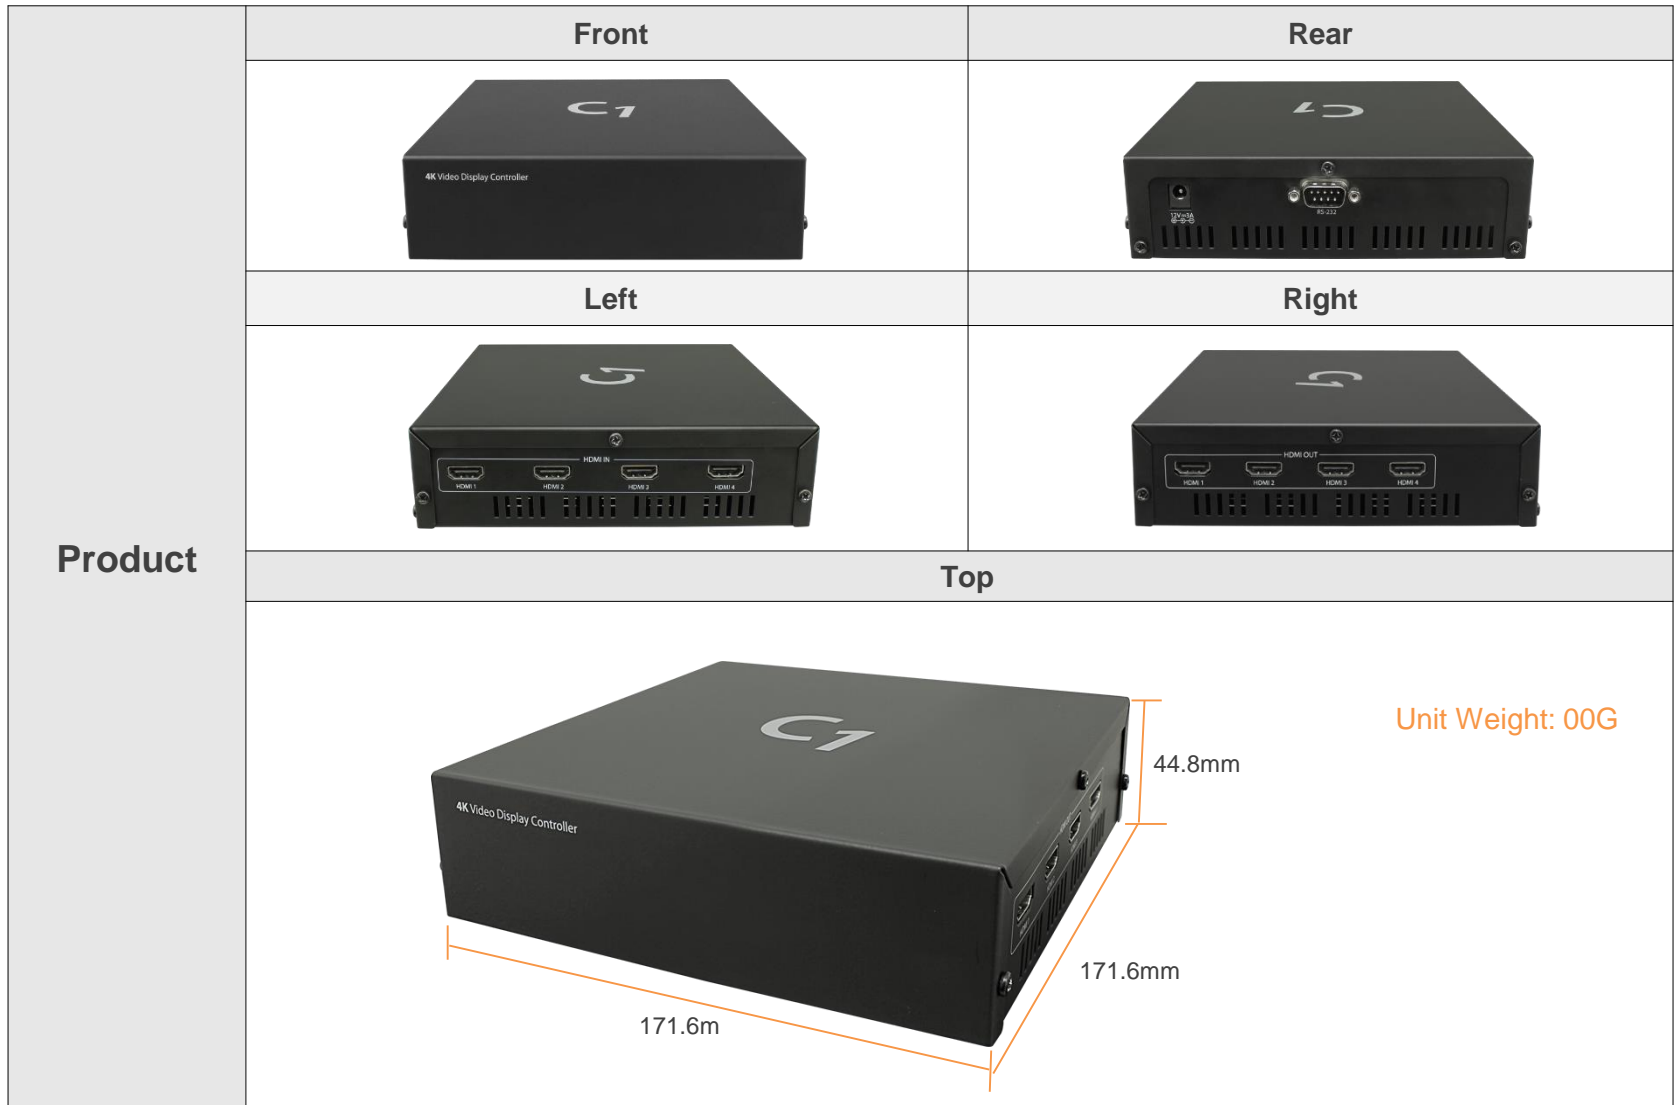

C14K VDC : Product