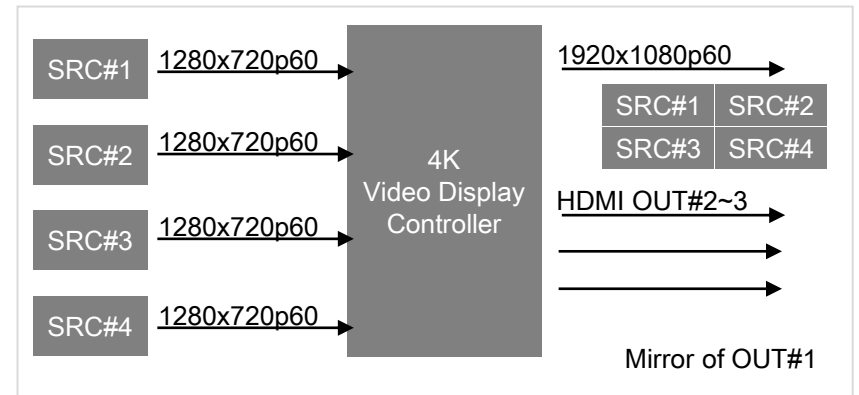

- **4 HDMI Inputs, 4 HDMI Outputs**
 - HDMI Inputs : ~1080p60
 - HDMI Outputs : ~2160p30
- **Make one screen using 4 inputs**
 - Inputs 1280x720p60(960x540) >> Outputs 1920x1080p60
 - Inputs 1920x1080p30 >> Outputs 3840x2160p30
 - Inputs 1920x1080p60 >> Outputs 1920x1080p60 (quad or full)
- **Gen-locked outputs with master HDMI #1**
- **Outputs #2~3 mirrored to Output #1**

C1 VDC : Features

- 4K Compose Mode

- ✓ Inputs : 1920x1080p30
- ✓ Outputs : 3840x2160p30

- 2K Compose Mode

- ✓ Inputs: 1280x720p60(960x540)
- ✓ Outputs: 1920x1080p60

4K Compose Mode

2K Compose Mode

C1 VDC : Features

- 2K Multiview Mode

- ✓ Inputs: 1920x1080p60
- ✓ Outputs: 1920x1080p60
- ✓ Quad Screen

2K Multiview Mode

- 2K Full Screen Mode

- ✓ Inputs: 1920x1080p60
- ✓ Outputs: 1920x1080p60
- ✓ Full Screen (Selectable)