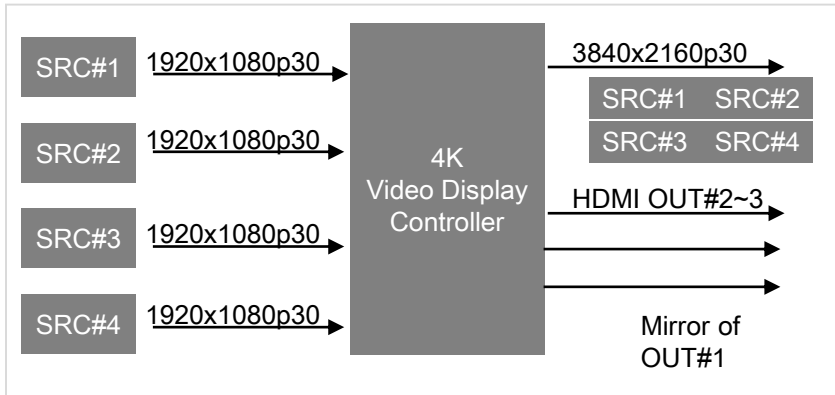

- **4 HDMI Inputs, 4 HDMI Outputs**
 - HDMI Inputs : ~1080p60
 - HDMI Outputs : ~2160p30
- **Make one screen using 4 inputs**
 - Inputs 1280x720p60(960x540) >> Outputs 1920x1080p60
 - Inputs 1920x1080p30 >> Outputs 3840x2160p30
 - Inputs 1920x1080p60 >> Outputs 1920x1080p60 (quad or full)
- **Gen-locked outputs with master HDMI #1**
- **Outputs #2~3 mirrored to Output #1**

Package Information

C14K VDC : Product

C14K VDC : Package

C1 4K Video Display Controller

Adaptor & Power Code

User's Manual

Package Weight: 00 KG

Special Features

C1 VDC : Features

- 4K Compose Mode

- ✓ Inputs : 1920x1080p30
- ✓ Outputs : 3840x2160p30

- 2K Compose Mode

- ✓ Inputs: 1280x720p60(960x540)
- ✓ Outputs: 1920x1080p60

4K Compose Mode

2K Compose Mode

C1 VDC : Features

- 2K Multiview Mode

- ✓ Inputs: 1920x1080p60
- ✓ Outputs: 1920x1080p60
- ✓ Quad Screen

2K Multiview Mode

- 2K Full Screen Mode

- ✓ Inputs: 1920x1080p60
- ✓ Outputs: 1920x1080p60
- ✓ Full Screen (Selectable)