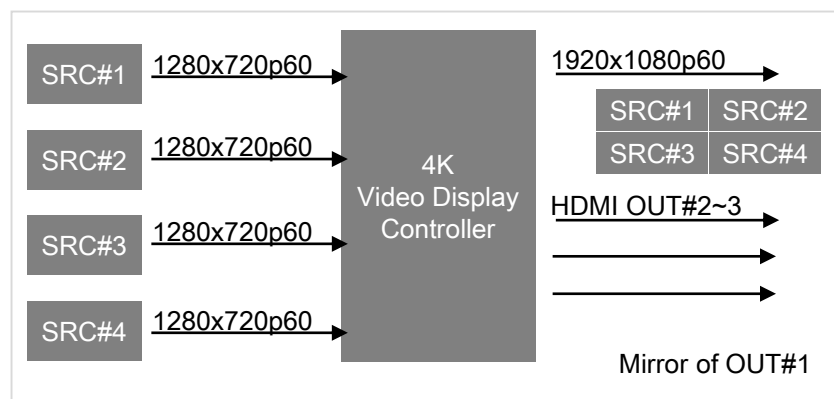

- **4 HDMI Inputs, 4 HDMI Outputs**
 - HDMI Inputs : ~1080p60
 - HDMI Outputs : ~2160p30
- **Make one screen using 4 inputs**
 - Inputs 1280x720p60(960x540) >> Outputs 1920x1080p60
 - Inputs 1920x1080p30 >> Outputs 3840x2160p30
 - Inputs 1920x1080p60 >> Outputs 1920x1080p60 (quad or full)
- **Gen-locked outputs with master HDMI #1**
- **Outputs #2~3 mirrored to Output #1**

C1 VDC : Features

- 4K Compose Mode

- ✓ Inputs : 1920x1080p30
- ✓ Outputs : 3840x2160p30

- 2K Compose Mode

- ✓ Inputs: 1280x720p60(960x540)
- ✓ Outputs: 1920x1080p60

4K Compose Mode

2K Compose Mode

C1 VDC : Features

- 2K Multiview Mode

- ✓ Inputs: 1920x1080p60
- ✓ Outputs: 1920x1080p60
- ✓ Quad Screen

2K Multiview Mode

- 2K Full Screen Mode

- ✓ Inputs: 1920x1080p60
- ✓ Outputs: 1920x1080p60
- ✓ Full Screen (Selectable)