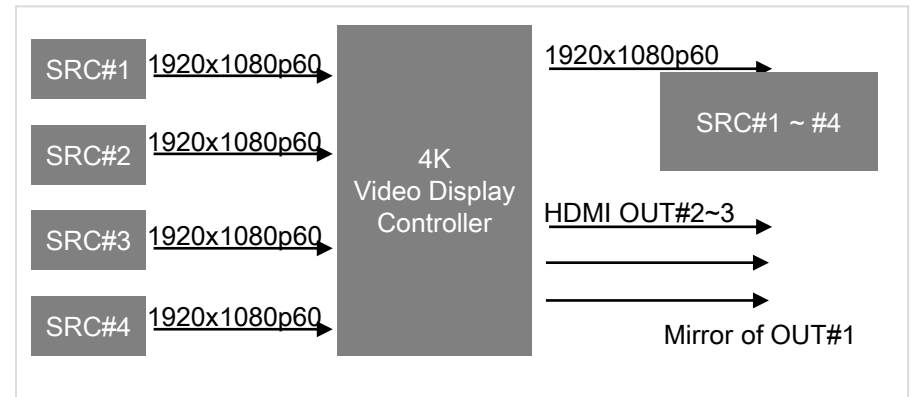

- **4 HDMI Inputs, 4 HDMI Outputs**
 - HDMI Inputs : ~1080p60
 - HDMI Outputs : ~2160p30
- **Make one screen using 4 inputs**
 - Inputs 1280x720p60(960x540) >> Outputs 1920x1080p60
 - Inputs 1920x1080p30 >> Outputs 3840x2160p30
 - Inputs 1920x1080p60 >> Outputs 1920x1080p60 (quad or full)
- **Gen-locked outputs with master HDMI #1**
- **Outputs #2~3 mirrored to Output #1**

C1 VDC : Features

- 4K Compose Mode

- ✓ Inputs : 1920x1080p30
- ✓ Outputs : 3840x2160p30

- 2K Compose Mode

- ✓ Inputs: 1280x720p60(960x540)
- ✓ Outputs: 1920x1080p60

4K Compose Mode

2K Compose Mode

C1 VDC : Features

- 2K Multiview Mode

- ✓ Inputs: 1920x1080p60
- ✓ Outputs: 1920x1080p60
- ✓ Quad Screen

2K Multiview Mode

- 2K Full Screen Mode

- ✓ Inputs: 1920x1080p60
- ✓ Outputs: 1920x1080p60
- ✓ Full Screen (Selectable)