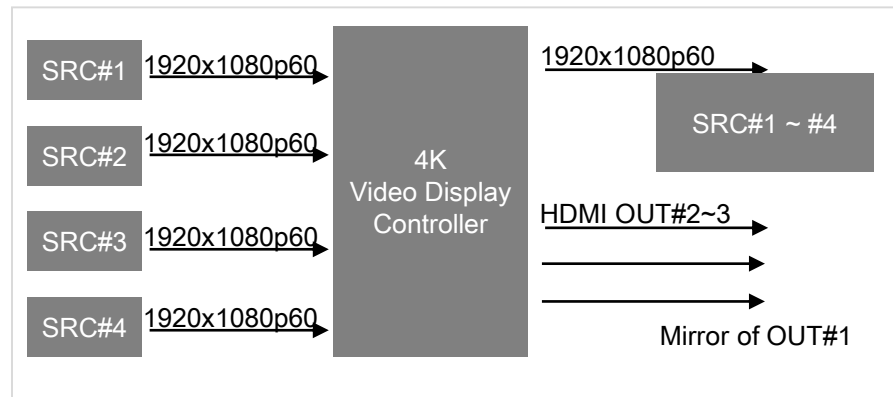

- **4 HDMI Inputs, 4 HDMI Outputs**
 - HDMI Inputs : ~1080p60
 - HDMI Outputs : ~2160p30
- **Make one screen using 4 inputs**
 - Inputs 1280x720p60(960x540) >> Outputs 1920x1080p60
 - Inputs 1920x1080p30 >> Outputs 3840x2160p30
 - Inputs 1920x1080p60 >> Outputs 1920x1080p60 (quad or full)
- **Gen-locked outputs with master HDMI #1**
- **Outputs #2~3 mirrored to Output #1**

C1 VDC : Features

- 4K Compose Mode

- ✓ Inputs : 1920x1080p30
- ✓ Outputs : 3840x2160p30

- 2K Compose Mode

- ✓ Inputs: 1280x720p60(960x540)
- ✓ Outputs: 1920x1080p60

4K Compose Mode

2K Compose Mode

C1 VDC : Features

- 2K Multiview Mode

- ✓ Inputs: 1920x1080p60
- ✓ Outputs: 1920x1080p60
- ✓ Quad Screen

2K Multiview Mode

- 2K Full Screen Mode

- ✓ Inputs: 1920x1080p60
- ✓ Outputs: 1920x1080p60
- ✓ Full Screen (Selectable)