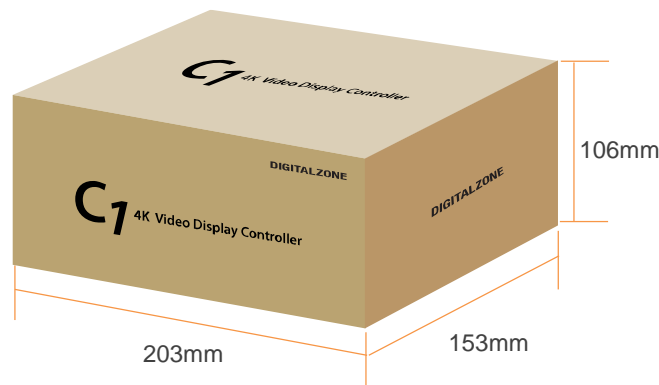

Right View

HDMI OUT

C1 VDC : Specification

▪ H/W Specification

Item		Type	Q'ty	Spec
Input	HDMI	A	4	HDMI 1.4 (up to 2160P30)
Output	HDMI	A	4	HDMI 1.4 (up to 2160P30)
UI		RS-232	1	Serial Communication / Mode Setting
Power		DC-Jack	1	12V / 3A (TBD), Locking Type

- **4 HDMI Inputs, 4 HDMI Outputs**
 - HDMI Inputs : ~1080p60
 - HDMI Outputs : ~2160p30
- **Make one screen using 4 inputs**
 - Inputs 1280x720p60(960x540) >> Outputs 1920x1080p60
 - Inputs 1920x1080p30 >> Outputs 3840x2160p30
 - Inputs 1920x1080p60 >> Outputs 1920x1080p60 (quad or full)
- **Gen-locked outputs with master HDMI #1**
- **Outputs #2~3 mirrored to Output #1**

Package Information

C14K VDC : Product

C14K VDC : Package

C1 4K Video Display Controller

Adaptor & Power Code

User's Manual

Package Weight: 00 KG

Special Features

C1 VDC : Features

- 4K Compose Mode

- ✓ Inputs : 1920x1080p30
- ✓ Outputs : 3840x2160p30

- 2K Compose Mode

- ✓ Inputs: 1280x720p60(960x540)
- ✓ Outputs: 1920x1080p60

4K Compose Mode

2K Compose Mode

C1 VDC : Features