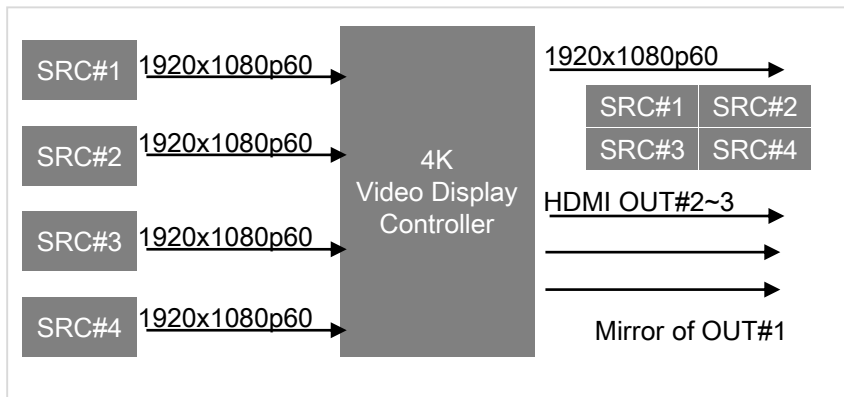

- **4 HDMI Inputs, 4 HDMI Outputs**
 - HDMI Inputs : ~1080p60
 - HDMI Outputs : ~2160p30
- **Make one screen using 4 inputs**
 - Inputs 1280x720p60(960x540) >> Outputs 1920x1080p60
 - Inputs 1920x1080p30 >> Outputs 3840x2160p30
 - Inputs 1920x1080p60 >> Outputs 1920x1080p60 (quad or full)
- **Gen-locked outputs with master HDMI #1**
- **Outputs #2~3 mirrored to Output #1**

C1 VDC : Features

- 4K Compose Mode

- ✓ Inputs : 1920x1080p30
- ✓ Outputs : 3840x2160p30

- 2K Compose Mode

- ✓ Inputs: 1280x720p60(960x540)
- ✓ Outputs: 1920x1080p60

4K Compose Mode

2K Compose Mode

C1 VDC : Features

- 2K Multiview Mode

- ✓ Inputs: 1920x1080p60
- ✓ Outputs: 1920x1080p60
- ✓ Quad Screen

2K Multiview Mode

- 2K Full Screen Mode

- ✓ Inputs: 1920x1080p60
- ✓ Outputs: 1920x1080p60
- ✓ Full Screen (Selectable)