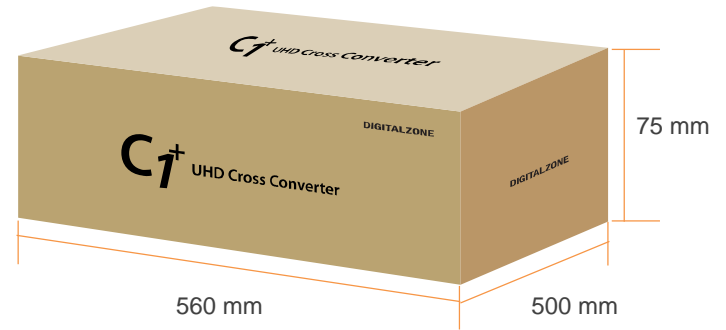

# P1 : Package

P1 4K player with SDI & HDMI output

Power Code

User's Manual

Package Weight: 00 KG